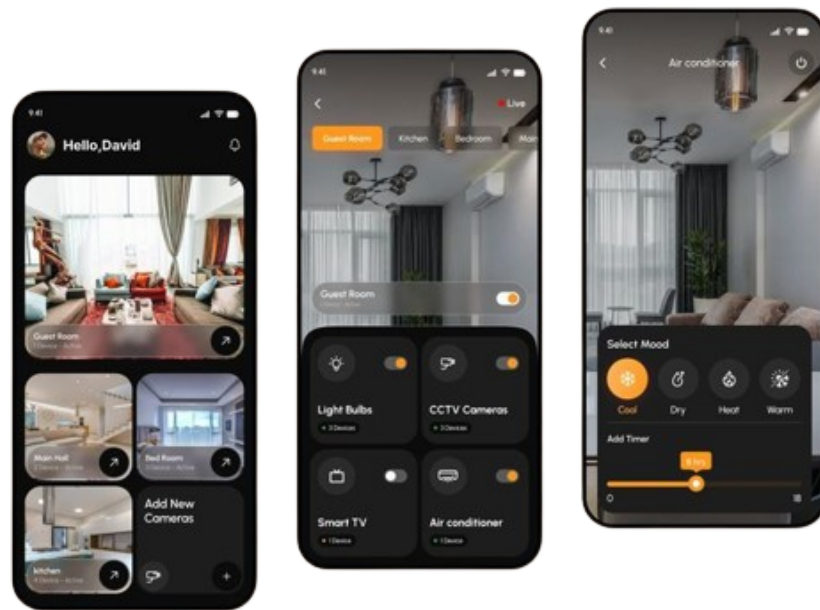

Simply, We create a world full of possibilities to automate your home & space.

OUR SERVICES

We know you want see what **ELLOID** is all about.

SMART HOME SOLUTIONS

Having full control anytime. anywhere around the globe of your home's Lighting, Shutters & Blinds, Doors & Gates.

LIGHTING & SHUTTERS

Having full control over your Lighting & Shutters, anytime, anywhere.

SMART RELAY

This innovative device is installed behind your existing switch box, seamlessly integrating into your home's electrical system. With the Smart Relay, you can effortlessly control your lighting and window shutters remotely via the mobile app.

SMART TOUCH PANEL

This sleek device is designed to complement modern interiors while offering powerful control capabilities. With the ability to control up to four gangs, the Touch Panel provides intuitive control over multiple lighting zones or window shutters.

SMART TOUCH BUTTON

It's designed for simplicity and convenience. These compact buttons can be strategically placed throughout your home, offering quick and easy access to control your lighting and window shutters. With customizable configurations, you can personalize each button to suit your preferences, creating a seamless and intuitive control experience.