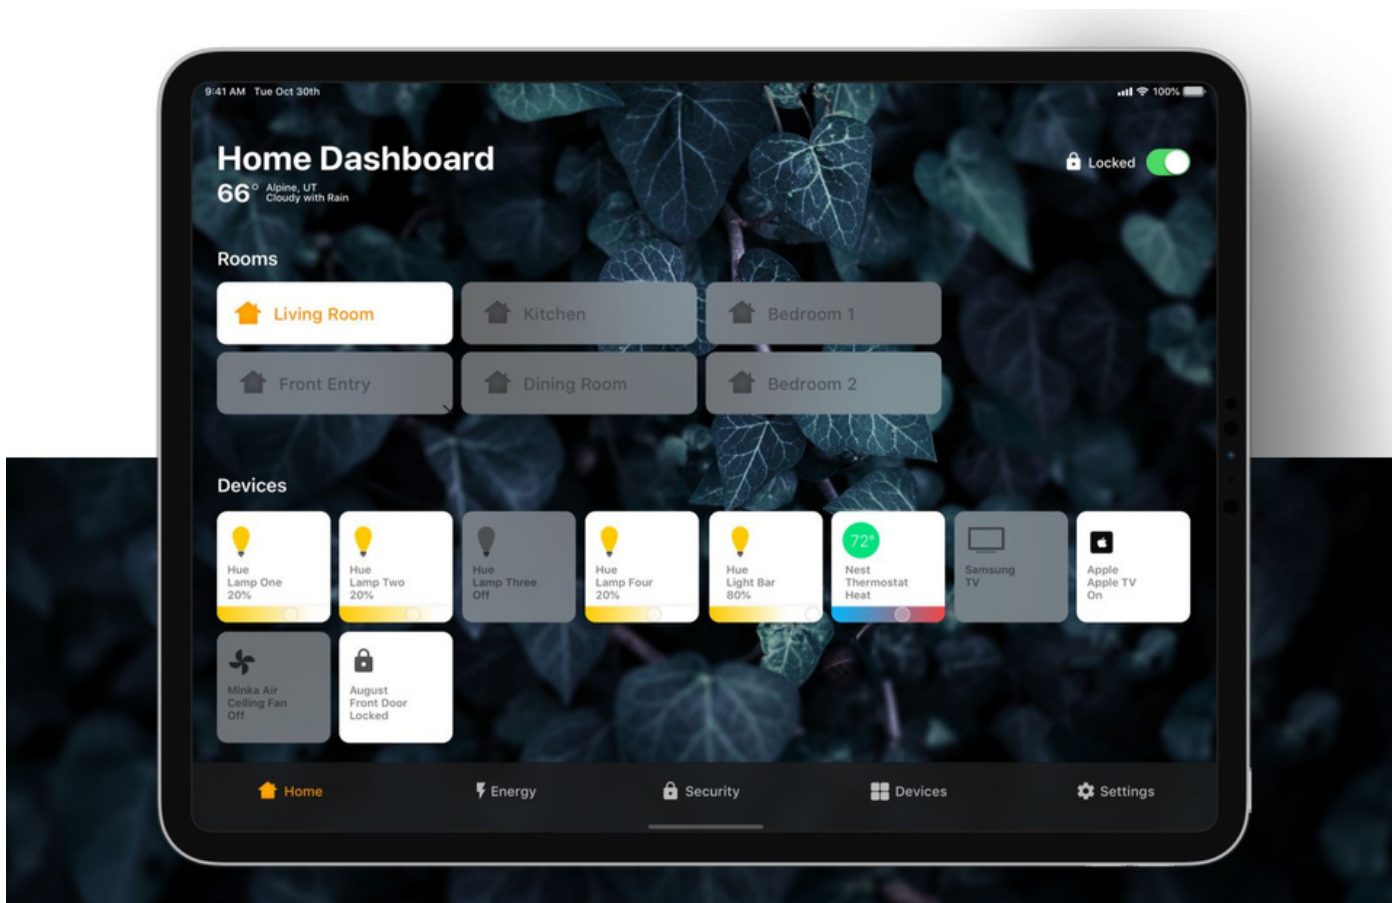

OUR SERVICES

We know you want see what **ELLOID** is all about.

SMART HOME SOLUTIONS

Having full control anytime. anywhere around the globe of your home's Lighting, Shutters & Blinds, Doors & Gates.

NETWORK SOLUTIONS

There will be no more dead zones, buffering or lost connections. Introducing Mesh Wi-Fi Systems, Wired & Wireless Access Points, Network Racks & Network Switches.

SECURITY SOLUTIONS

We Secure your Home, Business & Property. Various solutions of top-notch Wired & Wireless Security Cameras, Flood Sensors, Gas Sensors, Smoke Detectors & Motion Sensors.